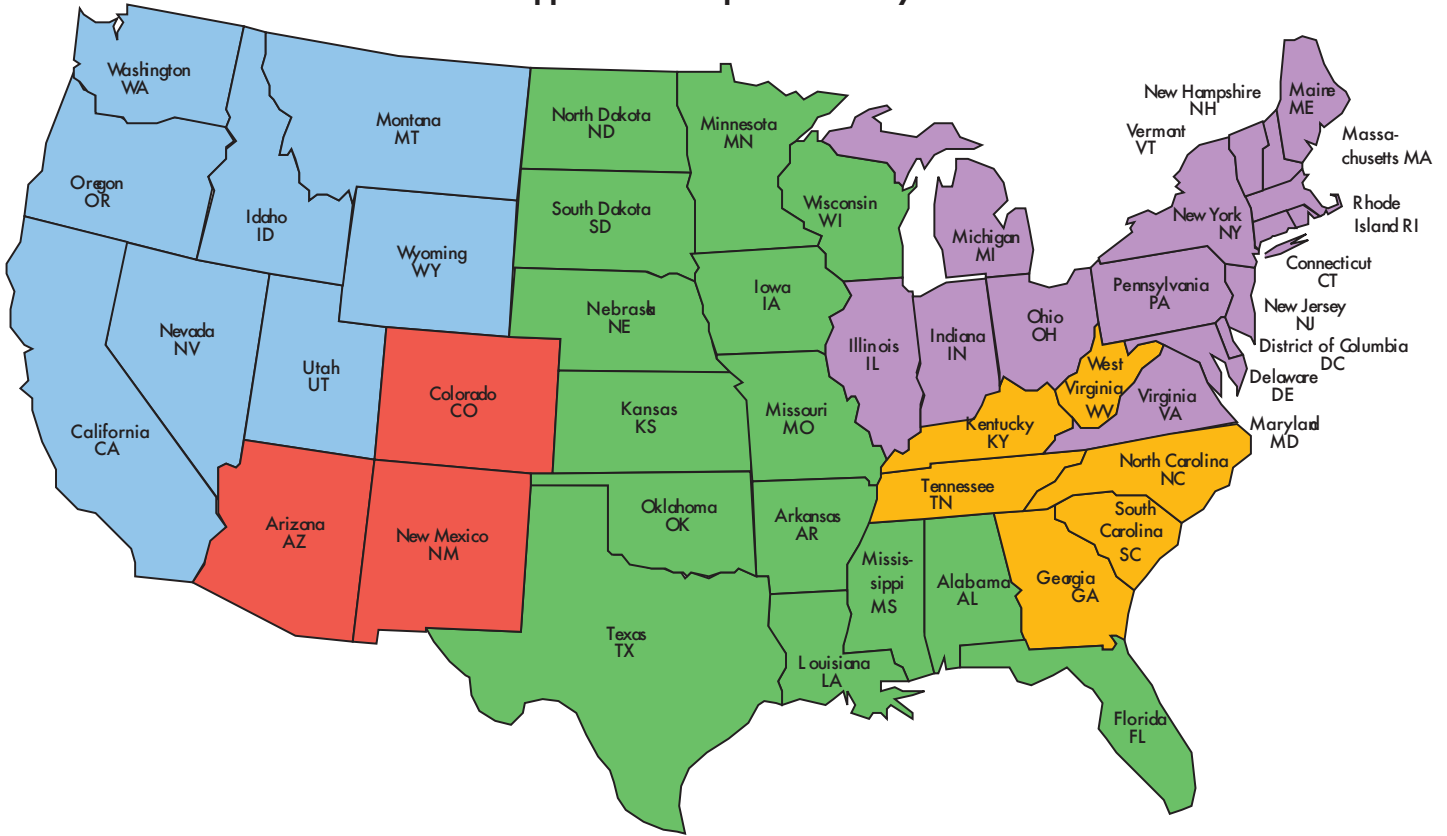

Applicable to major centers only.

## ZONE 1

### Freight Program:

Prepaid with a combined shipment of \$2000.00 net. If less than \$2000.00 net \$150.00 drop charge.

Zone 1 includes the following States:

CT	MD	NY
DC	ME	OH
DE	MI	PA
IL	RI	IN
NH	VA	MA
NJ	VT	

### Freight Program:

Prepaid with a combined shipment of \$2500.00 net. If less than \$2500.00 net \$200.00 drop charge.

Zone 2 includes the following States:

GA	SC	NC
KY	TN	WV